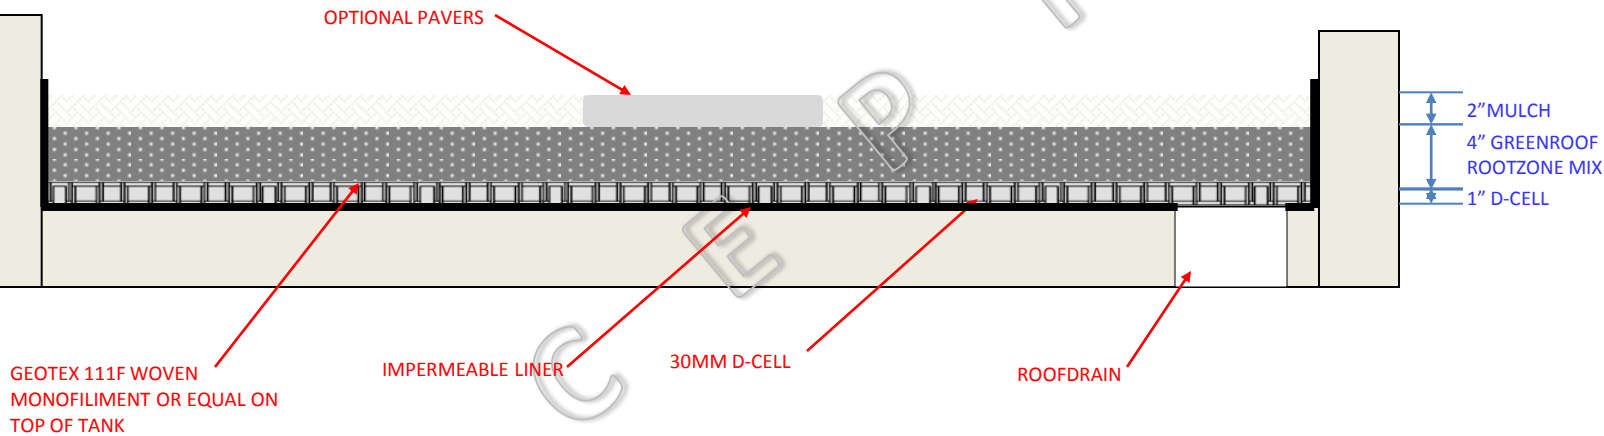

PROFILE VIEW

GREEN ROOF WITH 30MM DRAINAGE CELL